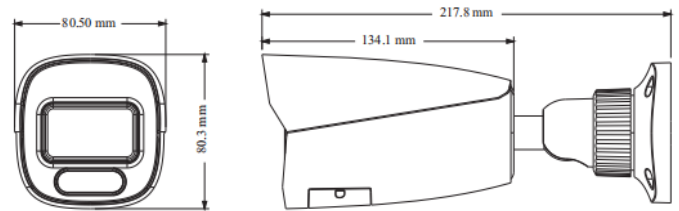

DORI Distance				
Lens	Detect	Observe	Recognize	Identify
2.8~12mm(W)	66m(218ft)	27m(87ft)	13m(44ft)	7m(23ft)
2.8~12mm(T)	204m(669ft)	82m(269ft)	41m(135ft)	20m(66ft)
Others				
Power Supply	DC12V/PoE			
Power Consumption	< 11W			
Storage Conditions	- 30 °C ~ 65°C (-22°F~149°F), Humidity: less than 95 % (non-condensing)			
Operating Conditions	- 30 °C ~ 60 °C (-22°F~140°F), Humidity: less than 95 % (non-condensing)			
Dimensions (mm)	Ø111.5 × 99.6			
Weight (net)	Approx. 0.604KG		Approx. 0.62KG	
Installation	Ceiling mounting; wall mounting			
Certificate	CE, FCC			
Environmental Protection	Complies with Directive EU RoHS, WEEE(2012/19/EU) , directive 94/62/EC and REACH(EC1907/2006)			

DIMENSIONS