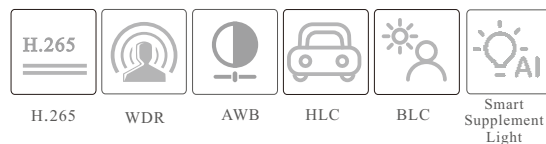

Model	VSC IPT6BL-ALMZ
Specifications	
Camera	
Image Sensor	1 / 2.39 "CMOS
Image Size	3200×1800
Electronic Shutter	1/3s ~ 1 / 100000s
Iris Type	Fixed Iris
Min. Illumination	Color: 0.02 lux @F1.6, AGC ON; B&W: 0 lux with illumination on
Lens	2.8~12mm@F1.6, H.FoV: 108°~36°; V.Fov: 57°~20°;D.FoV: 129°~42°
Focus	Motorized
Lens Mount	Ø 14
Day/Night	Auto, Day, Night, Timing
Wide Dynamic Range	120dB
BLC	Yes
HLC	Yes
Digital NR	Yes
S/N Ratio	≥50dB
Angle Adjustment	Pan: 0°~360°; Tilt:0°~80°;Rotation: 0°~360°
Image	
Video Compression	Main stream: H.265+ / H.265 / H.264+ / H.264 Sub/Third stream: H.265+ / H.265 / H.264+ / H.264 / MJPEG
H.265 Compression Standard	Main Profile@Leve4.1 High Tier
Resolution	6MP (3200×1800), 4MP (2688×1520), 2K (2560×1440), 1080P (1920 × 1080), 720P (1280 × 720), D1, VGA (640 × 480), 640 × 360, CIF, 480 × 240
Main Stream	60Hz: 6MP(1~20fps)/4MP/2K/1080P(1~30fps); 50Hz: 6MP(1~20fps)/4MP/2K/1080P(1~25fps)
Sub Stream	60Hz : 720P/D1/VGA/640 × 360/480× 240/CIF(1~30fps); 50Hz: 720P/D1/VGA/640 × 360/480× 240/CIF(1~25fps)
Third Stream	60Hz: D1/480× 240/CIF (1~30fps);50Hz: D1/480× 240/CIF(1~25fps)
Bit Rate	64 Kbps ~ 8 Mbps
Bit Rate Type	VBR / CBR
Image Settings	ROI, Saturation, Brightness, Hue, Contrast, Wide Dynamic, Sharpness, Image Mirror, Image Flip, NR, etc. adjustable through client software or web browser
Audio Compression	G711A/U
ROI	Each ROI to be configured separately
Interfaces	
Network	RJ45
Video Output	No
Audio	1CH audio input; 1CH built-in MIC; 1CH audio output; 1CH built-in speaker
Storage	Built-in micro SD card slot, up to 256GB
Reset	Yes
Functions	
Remote Monitoring	Web browser /NVR/NVMS2.X/Mobile APP
Web Browser	IE11 (plug-in required)/Chrome 89.0+/Edge 89.0+/Firefox 87.0+/Safari 14.0+
Online Connection	Support simultaneous monitoring for up to 6 users; Support multi-stream real time transmission
Network Protocol	UDP, IPv4, IPv6, DHCP, NTP, RTSP, RTP, RTCP, RTMP, PPPoE, DDNS, SMTP, FTP, 802.1x, SNMP, UPnP, HTTP, HTTPS, HTTP POST, QoS
Interface Protocol	ONVIF
Storage	Network remote storage; micro SD card storage
Smart Alarm	Motion detection, SMD, SD card full, SD card error, IP address conflict, cable disconnected, video exception(scene change, video blur and video cast detection) audio alarm, light alarm
Smart Event	Line crossing /region intrusion detection(human/motor vehicle/non-motor vehicle classification), abandoned/missing object detection
General Function	Watermark, IP address filtering, video mask, heartbeat, system config backup, smart supplement light, corridor pattern, ANR
PoE	Yes (IEEE802.3af)
Supplement Light Range	IR range: 30 ~ 40 m; white light range:30 ~ 40 m
Ingress Protection	IP66
Security	Video encryption, firmware encryption, configuration encryption, illegal login lock, IP address filtering, 802.1x authentication, basic and digest authentication for HTTP