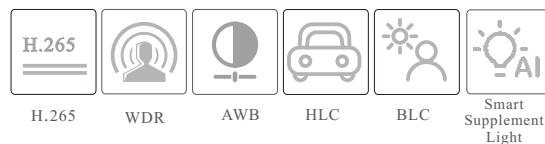

### SPECIFICATIONS

Model	VSC IPT8BLs4cF28
<b>Specifications</b>	
<b>Camera</b>	
Image Sensor	1 / 2.8 "CMOS
Image Size	3840×2160
Electronic Shutter	1 / 3s ~ 1 / 100000s
Iris Type	Fixed Iris
Min. Illumination	0.02 lux @F1.6, AGC ON; 0 lux with illumination on
Lens	2.8mm@F1.6, H. FoV: 106°; V. FoV: 57°; D. FoV: 124°
Focus	Fixed
Lens Mount	M12
Day&Night	ICR
Wide Dynamic Range	120dB
BLC	Yes
HLC	Yes
Digital NR	Yes
Defog	Yes
S/N Ratio	≥50dB
Angle Adjustment	Pan: 0°~360°; Tilt:0°~90°;Rotation: 0°~360°
<b>Image</b>	
Video Compression	Main stream: H.265+ / H.265 / H.264+ / H.264 Sub /Third stream: H.265+ / H.265 / H.264+ / H.264 / MJPEG
H.265 Compression Standard	Main Profile@Leve4.1 High Tier
Resolution	8MP(3840×2160),6MP(3200×1800), 4MP(2688×1520), 2K(2560×1440), 1080P(1920×1080), 720P(1280×720), D1, VGA(640×480), 640×360, 480×240, CIF
Main Stream	60Hz: 8MP(1~20fps) /6MP/4MP/2K/1080P (1~30fps) 50Hz: 8MP(1~20fps) /6MP/4MP/2K/1080P (1~25fps)
Sub Stream	720P/D1/VGA/640×360/CIF/480×240 (60Hz: 1~30fps; 50Hz: 1~25fps)
Third Stream	720P/D1/640×360/CIF (60Hz: 1~30fps; 50Hz: 1~25fps)
Bit Rate	64 Kbps ~12Mbps
Bit Rate Type	VBR / CBR
Image Settings	ROI, Saturation, Brightness, Hue, Contrast, Wide Dynamic, Sharpness, Image Mirror, Image Flip, NR, etc. adjustable through client software or web browser
Audio Compression	G711A/U
ROI	Each ROI to be configured separately
<b>Interfaces</b>	
Network	RJ45
Video Output	No
Audio	1CH audio input; 1CH built-in MIC
Storage	Built-in micro SD card slot, up to 256GB
Reset	Yes
<b>Functions</b>	
Remote Monitoring	Web browser /NVR/NVMS2.X/Mobile APP
Web Browser	Chrome 89.0+/Edge 89.0+/Firefox 87.0+/Safari 14.0+
Online Connection	Support simultaneous monitoring for up to 10 users; Support multi-stream real time transmission
Network Protocol	UDP, IPv4, IPv6, DHCP, NTP, RTSP, RTP, RTCP, RTMP, PPPoE, DDNS, SMTP, FTP, 802.1x, SNMP, UPnP, HTTP, HTTPS, HTTP POST, P2P, QoS
Interface Protocol	ONVIF
Storage	Network remote storage; micro SD card storage
Smart Alarm	Motion detection, SMD, SD card full, SD card error, IP address conflict, cable disconnection, video exception (scene change, video blur and abnormal color detection)
Smart Event	Line crossing /region intrusion detection(human/motor vehicle/non-motor vehicle classification), abandoned/missing object detection
General Function	Watermark, IP address filtering, video mask, heartbeat, smart supplement light, corridor pattern, image distortion correction, ANR, cloud upgrade
PoE	Yes (IEEE802.3af)
Supplement Light Range	IR range: 30 ~ 50 m; white light range:30 ~ 40 m
Ingress Protection	IP67