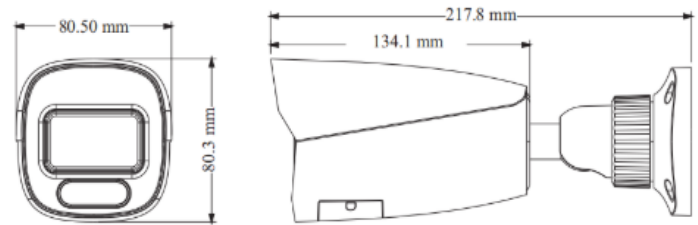

# VSC IPT8BLs4cF28

8MP Dual Illumination Water-proof  
Bullet Network Camera

- H.265+ /H.265 /H.264+ /H.264/MJPEG coding
- Max. resolution: 8MP ( 3840 × 2160)
- Auto day/night switch
- 3D DNR, HWDR, HLC, BLC, Defog, etc.
- ROI coding
- Support smart supplement light
- 30~40m white light view distance; 30~50m IR view distance
- DC12V/PoE power supply
- IP 67 ingress protection
- Support three streams
- Support remote monitoring by smart phones& tablet PCs with iOS and Android OS
- Support P2P function
- Support SMD
- Support line crossing detection, region intrusion detection, abandoned/missing object detection, video exception detection
- Dual-system backup

Security	Video encryption, firmware encryption, configuration encryption, illegal login lock, IP address filtering, 802.1x authentication, basic and digest authentication for HTTP/RTSP			
<b>DORI Distance</b>				
Lens	Detect	Observe	Recognize	Identify
2.8mm	79m(259ft)	32m(105ft)	16m(52ft)	8m(27ft)
<b>Others</b>				
Power Supply	DC12V/PoE			
Power Consumption	< 12W			
Storage Conditions	- 30 °C ~ 65°C (-22°F~149°F), Humidity: less than 95 % (non-condensing)			
Operating Conditions	- 30 °C ~ 60 °C (-22°F~140°F), Humidity: less than 95 % (non-condensing)			
Dimensions ( mm )	218.1 ×79.5 × 70.4			
Weight ( net )	Approx. 0.7KG			
Installation	Ceiling mounting; wall mounting			
Certificate	CE, FCC			
Environmental Protection	Complies with Directive EU RoHS, WEEE(2012/19/EU), directive 94/62/EC and REACH(EC1907/2006)			

### DIMENSIONS